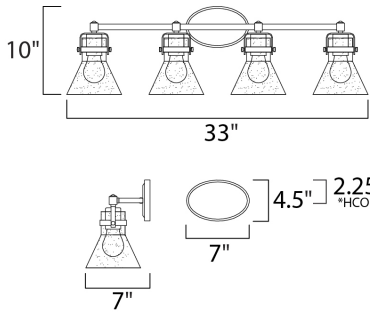

*height from center of outlet to the top of the fixture

MEASUREMENTS

DIMENSION : 33.25" W x 10" H x 7" Ext
 BACK PLATE : 7" W x 4.5" H x 2.25" HCO
 HANGING WEIGHT : 6.6 lb

LAMPING

INPUT VOLTAGE : 120V
 BULB : 4 x 60W Incandescent E26 Medium , 240W Total
 BULB INCLUDED : (Included)
 DIMMABLE : Yes
 LIGHTING_DIRECTION : Down